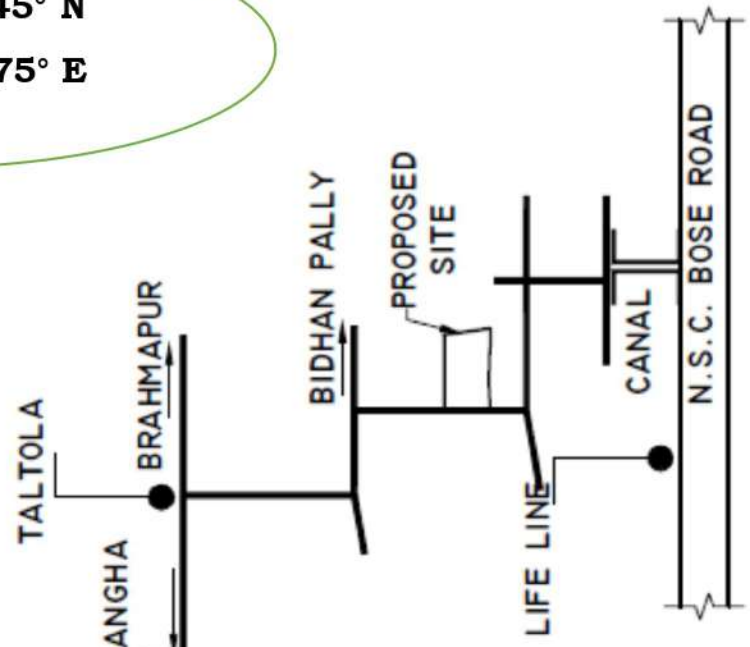

**Project "Heritage" situated at KMC Premises No. 131, (Postal Address: B22, Narkel Bagan),
 Ward No. 111, P.O. Garia, P.S. Bansdrani, Dist.- South 24 PGS, Kolkata-700084**

**LAT: 22.464345° N
 LONG: 88.376275° E**

SITE PLAN
 SCALE= 1 : 600

KEY PLAN
 SCALE= 1 : 4000

For HOMEMAKERS
Ananda Kumar Gu.
 Partner