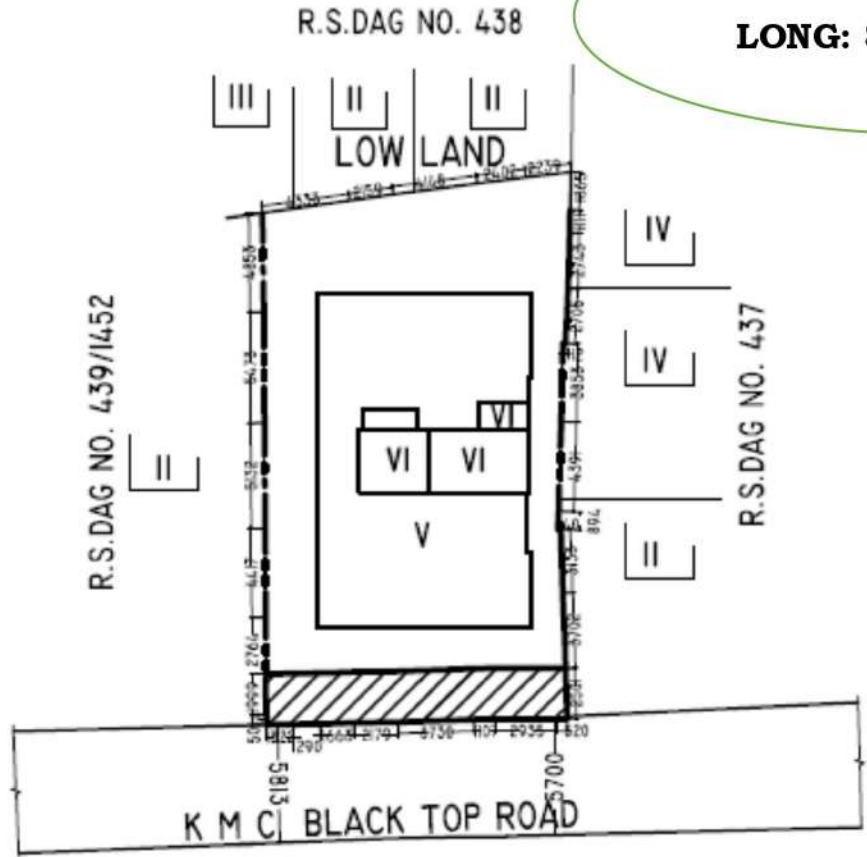

**Project "Heritage" situated at KMC Premises No. 131, (Postal Address: B22, Narkel Bagan),
 Ward No. 111, P.O. Garia, P.S. Bansdrani, Dist.- South 24 PGS, Kolkata-700084**

**LAT: 22.464345° N
 LONG: 88.376275° E**

SITE PLAN
 SCALE= 1 : 600

KEY PLAN
 SCALE= 1 : 4000

For HOMEMAKERS
Ananda Kumar Gu.
 Partner